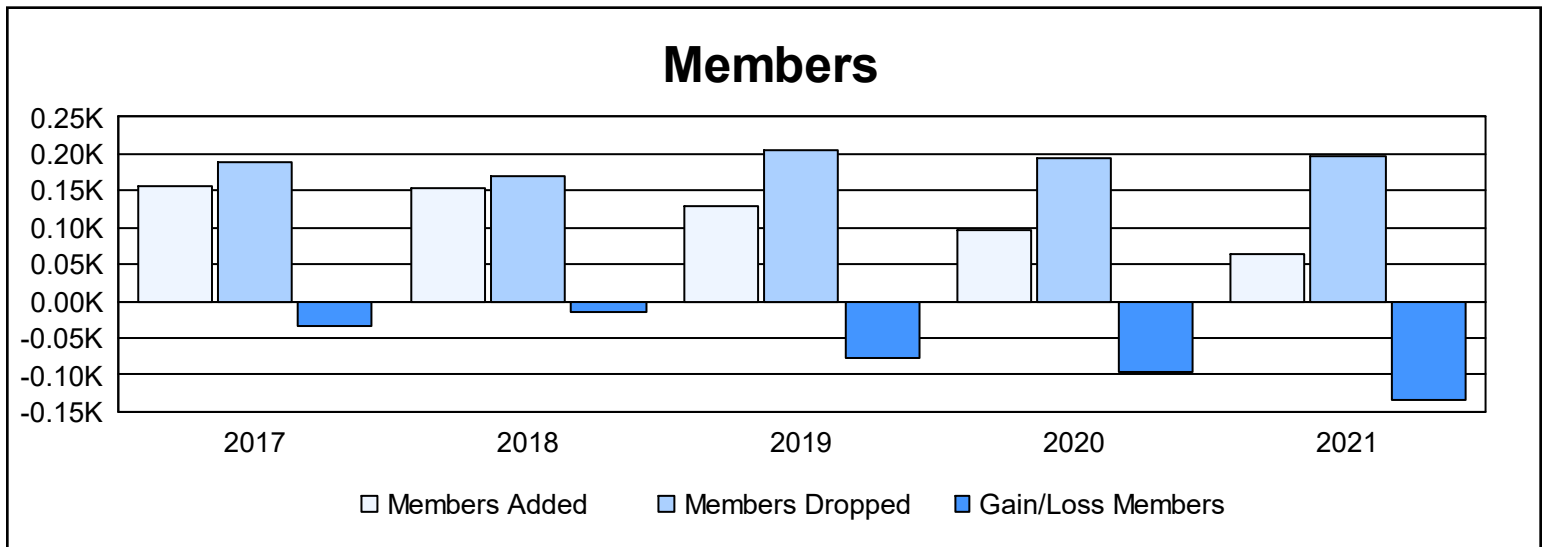

Year	New Clubs	Dropped Clubs	Gain/ Loss Clubs	New Members	Charter Members	Reinstate Members	Transfer Members	Total Member Added	Total Members Dropped	Gain/ Loss Members
2016-2017	0	0	0	134	2	5	15	156	189	-33
2017-2018	0	0	0	144	3	2	5	154	169	-15
2018-2019	0	0	0	112	2	7	7	128	205	-77
2019-2020	0	0	0	59	4	7	26	96	193	-97
2020-2021	0	7	-7	51	3	3	6	63	196	-133
<b>Average</b>	<b>0</b>	<b>1</b>	<b>-1</b>	<b>100</b>	<b>3</b>	<b>5</b>	<b>12</b>	<b>119</b>	<b>190</b>	<b>-71</b>

### Membership Composition June 2021 Cumulative