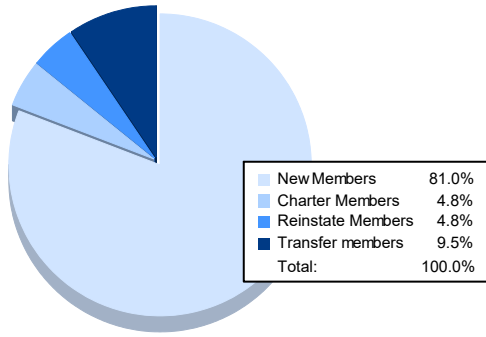

Year	New Clubs	Dropped Clubs	Gain/ Loss Clubs	New Members	Charter Members	Reinstate Members	Transfer Members	Total Member Added	Total Members Dropped	Gain/ Loss Members
2016-2017	0	0	0	134	2	5	15	156	189	-33
2017-2018	0	0	0	144	3	2	5	154	169	-15
2018-2019	0	0	0	112	2	7	7	128	205	-77
2019-2020	0	0	0	59	4	7	26	96	193	-97
2020-2021	0	7	-7	51	3	3	6	63	196	-133
<b>Average</b>	<b>0</b>	<b>1</b>	<b>-1</b>	<b>100</b>	<b>3</b>	<b>5</b>	<b>12</b>	<b>119</b>	<b>190</b>	<b>-71</b>

### Membership Composition June 2021 Cumulative