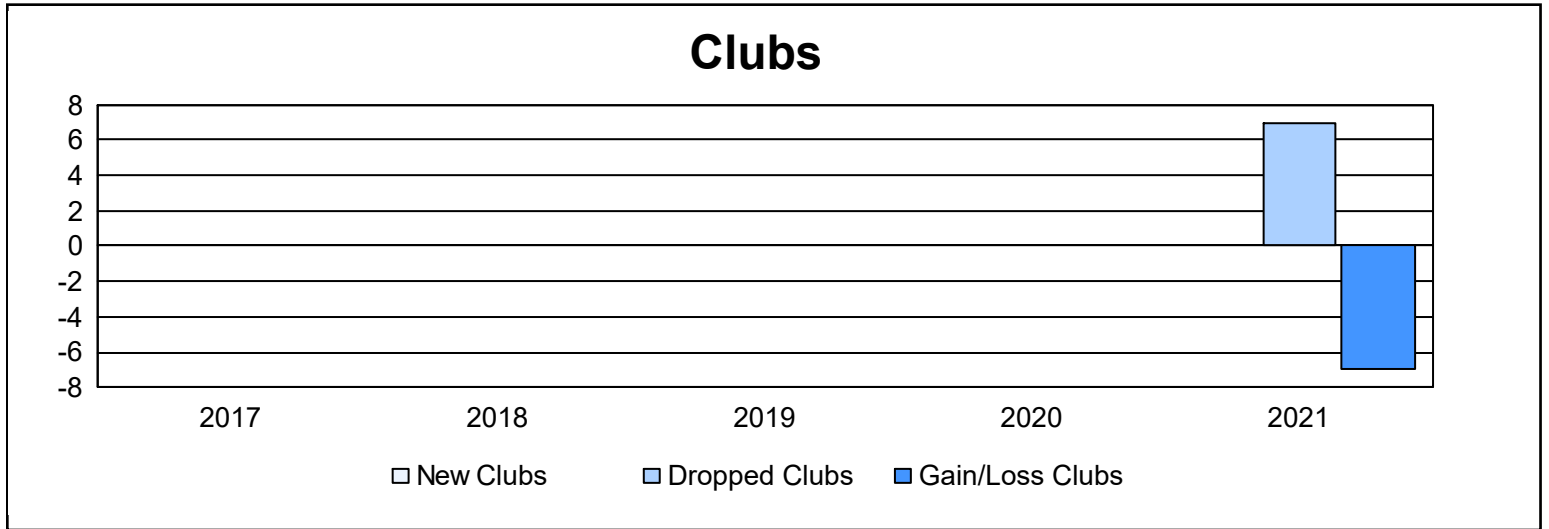

Year	New Clubs	Dropped Clubs	Gain/ Loss Clubs	New Members	Charter Members	Reinstate Members	Transfer Members	Total Member Added	Total Members Dropped	Gain/ Loss Members
2016-2017	0	0	0	134	2	5	15	156	189	-33
2017-2018	0	0	0	144	3	2	5	154	169	-15
2018-2019	0	0	0	112	2	7	7	128	205	-77
2019-2020	0	0	0	59	4	7	26	96	193	-97
2020-2021	0	7	-7	51	3	3	6	63	196	-133
<b>Average</b>	<b>0</b>	<b>1</b>	<b>-1</b>	<b>100</b>	<b>3</b>	<b>5</b>	<b>12</b>	<b>119</b>	<b>190</b>	<b>-71</b>

### Membership Composition June 2021 Cumulative